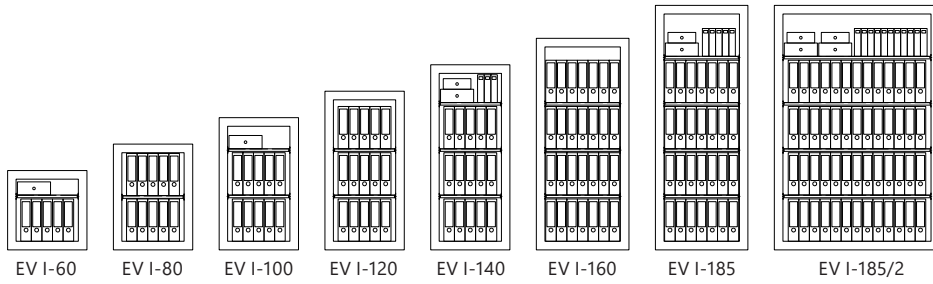

MÜLLER
SAFE

HIGH SECURITY SAFES

HIGH SECURITY SAFE EV I

Model EV I-160

SECURITY LEVEL

Class I according to EN 1143-1
certified by ECB-S and VdS

DESIGN

Body: Multi-walled with special reinforcement
Door: Multi-walled
Hinges: External
Door opening angle: 180°
Handle/fitting: Protruding 65 mm
Mounting holes: 1 fixing hole in the floor
(2 fixing holes in the floor, if 2-leaves)

LOCKING

High security double-bit key lock
2 keys (95 mm)

PAINTING

Light gray, RAL 7035
(special painting according to RAL colors for an extra charge)

INSURABLE

Individual agreement

HIGH SECURITY SAFE EV I

Model	External dim. in mm			Internal dim. in mm			Door light		Number Shelves	Door 1 / 2-leaf	Number Files	Volume (Liter)	Weight (Kg)
	Height	Width	Depth	Height	Width	Depth	Height	Width					
EV I-60	600	600	500	470	460	360	470	460	1	1-leaf	5	77	129
EV I-80	800	600	500	670	460	360	670	460	2	1-leaf	10	111	165
EV I-100	1000	600	500	870	460	360	870	460	2	1-leaf	10	144	185
EV I-120	1200	600	500	1070	460	360	1070	460	3	1-leaf	15	177	240
EV I-140	1400	600	500	1270	460	360	1270	460	3	1-leaf	15	210	260
EV I-160	1600	700	500	1470	560	360	1470	560	3	1-leaf	28	298	330
EV I-185	1850	700	500	1720	560	360	1720	560	4	1-leaf	32	337	410
EV I-185/2	1850	1250	500	1720	1110	360	1720	1110	4	2-leafs	52	667	695

Fittings protrude 65 mm

LOCKING OPTIONS

Model	Standardlocking	Optional locking systems			
	Double-bit key lock	Mechanical combination lock	Electronic combination lock	Electronic combination lock*	Double lock** (2 Double-bit key locks)
EV I-60	■	■	■	■	■
EV I-80	■	■	■	■	■
EV I-100	■	■	■	■	■
EV I-120	■	■	■	■	■
EV I-140	■	■	■	■	■
EV I-160	■	■	■	■	■
EV I-185	■	■	■	■	■
EV I-185/2	■	■	■	■	■