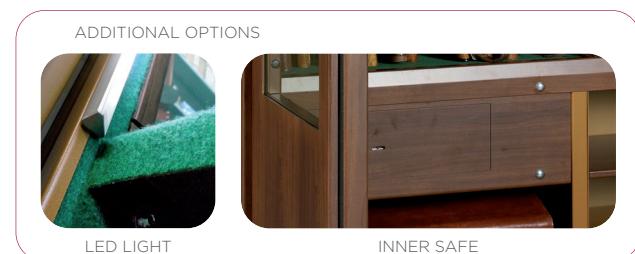

PROTECTION OF VALUES AT HOME AND IN THE OFFICE

DRAGONE VETRINA

Security level:

Class S2 according to EN 14450

Suitable for the storage of:

- gun
- ammunition
- office documents, office equipment
- valuables

Body: double-walled body

Door: multi-walled door construction

Locking: 4-way locking bolt system - incl. overlapping profile on the hinge side

Standard option

Lock: high security key lock I class VdS with two keys (65 mm)

Boltwork handle: handle, protruding 35 mm

Hinges: internal

Door opening angle: 90°

Mounting holes: 2 holes in the floor and 2 on the backwall

DRAGONE VETRINA

Article	Basic equipment			Outer dimensions (mm)			Inner dimensions (mm)			Door light (mm)		Dimensions of the display window		Weight (kg)	Anchoring number	Number of shelves fixed / movable	Weapon holders - amount and color	Body colors	Inner carpet color	Lock	Handle Type and color				
	A	B	E	Height	Width	Depth	Height	Width	Depth	Height	Width	Height	Width												
M1961245B		B		1900	1220	460	1843	1080	374	1782	1033	1382	541	1382	260	392	2/2	3	-	19		RAL 9011			
M1961245BS		B		1900	1220	460	1843	1080	374	1782	1033	1382	541	1382	260	392	2/2	3	-	19		Sublimation nut			
M1961245E			E	1900	1220	460	1843	1080	374	1782	1033	1382	541	1382	260	392	2/2	3	4	13		RAL 9011			
M1961245ES			E	1900	1220	460	1843	1080	374	1782	1033	1382	541	1382	260	392	2/2	3	4	13		Sublimation nut			

REMARKS:

- * back wall not sublimated
- ** the carpet is located on the back wall, side walls and at the bottom

REMARKS CONCERNING THE SAFE ANCHORING TO THE BACK WALL:
The whole back wall is lined with the carpet - in order to anchor the safe to the wall, the carpet has to be notched or debonded