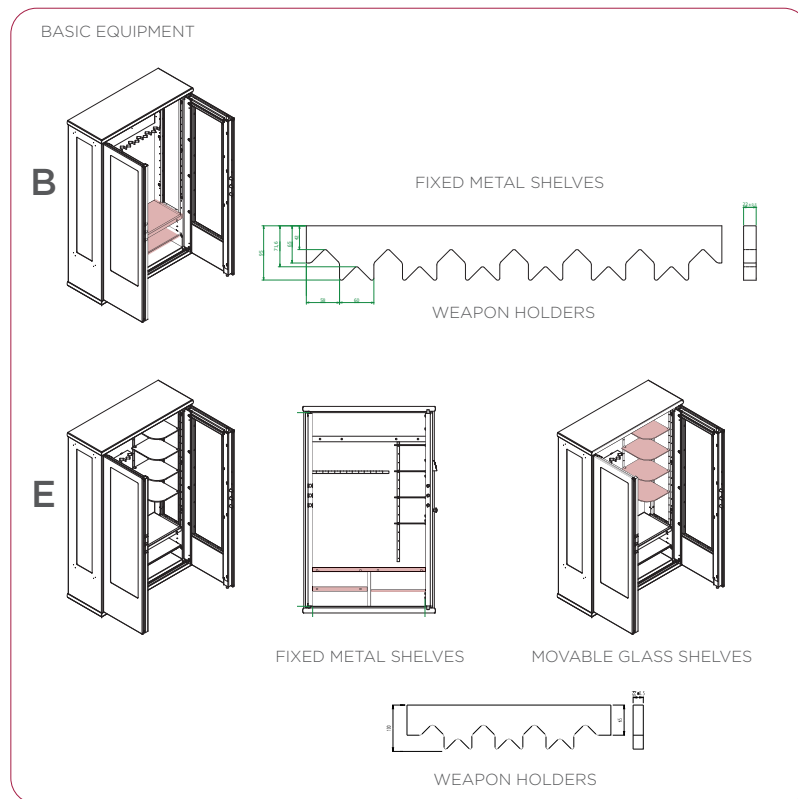

PROTECTION OF VALUES AT HOME AND IN THE OFFICE

DRAGONE VETRINA

Security level:

Class S2 according to EN 14450

Suitable for the storage of:

- gun
- ammunition
- office documents, office equipment
- valuables

Body: double-walled body

Door: multi-walled door construction

Locking: 4-way locking bolt system - incl. overlapping profile on the hinge side

Standard option

Lock: high security key lock I class VdS with two keys (65 mm)

Boltwork handle: handle, protruding 35 mm

Hinges: internal

Door opening angle: 90°

Mounting holes: 2 holes in the floor and 2 on the backwall

DRAGONE VETRINA

Article	Basic equipment			Outer dimensions (mm)			Inner dimensions (mm)			Door light (mm)		Dimensions of the display window		Weight (kg)	Anchoring number	Number of shelves fixed / movable	Weapon holders - amount and color	Body colors	Inner carpet color	Lock	Handle Type and color				
	A	B	E	Height	Width	Depth	Height	Width	Depth	Height	Width	Height	Width												
M1961245B		B		1900	1220	460	1843	1080	374	1782	1033	1382	541	1382	260	392	2/2	3	-	19		RAL 9011			
M1961245BS		B		1900	1220	460	1843	1080	374	1782	1033	1382	541	1382	260	392	2/2	3	-	19		Sublimation nut			
M1961245E			E	1900	1220	460	1843	1080	374	1782	1033	1382	541	1382	260	392	2/2	3	4	13		RAL 9011			
M1961245ES			E	1900	1220	460	1843	1080	374	1782	1033	1382	541	1382	260	392	2/2	3	4	13		Sublimation nut			

REMARKS:

- * back wall not sublimated
- ** the carpet is located on the back wall, side walls and at the bottom

REMARKS CONCERNING THE SAFE ANCHORING TO THE BACK WALL:
The whole back wall is lined with the carpet - in order to anchor the safe to the wall, the carpet has to be notched or debonded