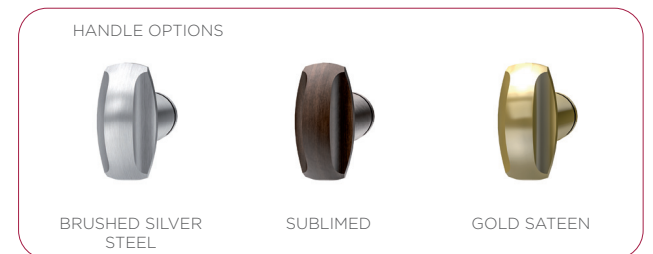

Body: double-walled body

Door: multi-walled door construction

Locking: 4-way locking bolt system - incl. overlapping profile on the hinge side

Standard option

Lock: high security key lock I class VdS with two keys (65 mm)

Boltwork handle: handle, protruding 35 mm

Hinges: internal

Door opening angle: 90°

Mounting holes: 2 holes in the floor and 2 on the backwall

DRAGONE VETRINA

Article	Basic equipment			Outer dimensions (mm)			Inner dimensions (mm)			Door light (mm)		Dimensions of the display window		Weight (kg)	Anchoring number	Number of shelves fixed / movable	Weapon holders - amount and color	Body colors	Inner carpet color	Lock	Handle Type and color				
	A	B	E	Height	Width	Depth	Height	Width	Depth	Height	Width	Height	Width												
M1961245B		B		1900	1220	460	1843	1080	374	1782	1033	1382	541	1382	260	392	2/2	3	-	19		RAL 9011			
M1961245BS		B		1900	1220	460	1843	1080	374	1782	1033	1382	541	1382	260	392	2/2	3	-	19		Sublimation nut			
M1961245E			E	1900	1220	460	1843	1080	374	1782	1033	1382	541	1382	260	392	2/2	3	4	13		RAL 9011			
M1961245ES			E	1900	1220	460	1843	1080	374	1782	1033	1382	541	1382	260	392	2/2	3	4	13		Sublimation nut			

REMARKS:

- * back wall not sublimated
- ** the carpet is located on the back wall, side walls and at the bottom

REMARKS CONCERNING THE SAFE ANCHORING TO THE BACK WALL:
The whole back wall is lined with the carpet - in order to anchor the safe to the wall, the carpet has to be notched or debonded