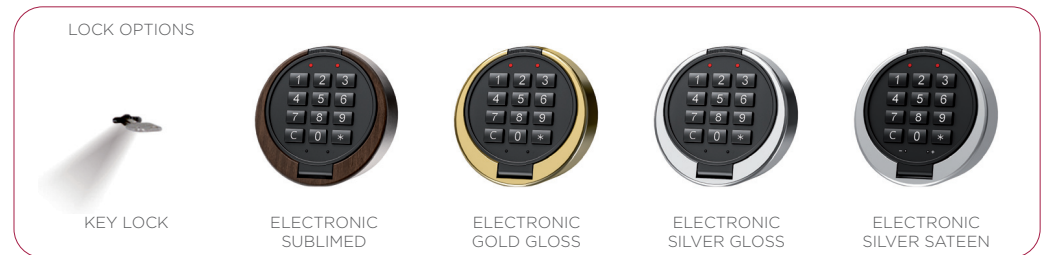

PROTECTION OF VALUES AT HOME AND IN THE OFFICE

DRAGONE VETRINA

Security level:

Class S2 according to EN 14450

Suitable for the storage of:

- gun
- ammunition
- office documents, office equipment
- valuables

Body: double-walled body

Door: multi-walled door construction

Locking: 4-way locking bolt system - incl. overlapping profile on the hinge side

Standard option

Lock: high security key lock I class VdS with two keys (65 mm)

Boltwork handle: handle, protruding 35 mm

Hinges: internal

Door opening angle: 90°

Mounting holes: 2 holes in the floor and 2 on the backwall

DRAGONE VETRINA

Article	Basic equipment			Outer dimensions (mm)			Inner dimensions (mm)			Door light (mm)		Dimensions of the display window		Weight (kg)	Anchoring number	Number of shelves fixed / movable	Weapon holders - amount and color	Body colors	Inner carpet color	Lock	Handle Type and color				
	A	B	E	Height	Width	Depth	Height	Width	Depth	Height	Width	Height	Width												
M1961245B		B		1900	1220	460	1843	1080	374	1782	1033	1382	541	1382	260	392	2/2	3	-	19		RAL 9011			
M1961245BS		B		1900	1220	460	1843	1080	374	1782	1033	1382	541	1382	260	392	2/2	3	-	19		Sublimation nut			
M1961245E			E	1900	1220	460	1843	1080	374	1782	1033	1382	541	1382	260	392	2/2	3	4	13		RAL 9011			
M1961245ES			E	1900	1220	460	1843	1080	374	1782	1033	1382	541	1382	260	392	2/2	3	4	13		Sublimation nut			

REMARKS:

- * back wall not sublimated
- ** the carpet is located on the back wall, side walls and at the bottom

REMARKS CONCERNING THE SAFE ANCHORING TO THE BACK WALL:
The whole back wall is lined with the carpet - in order to anchor the safe to the wall, the carpet has to be notched or debonded