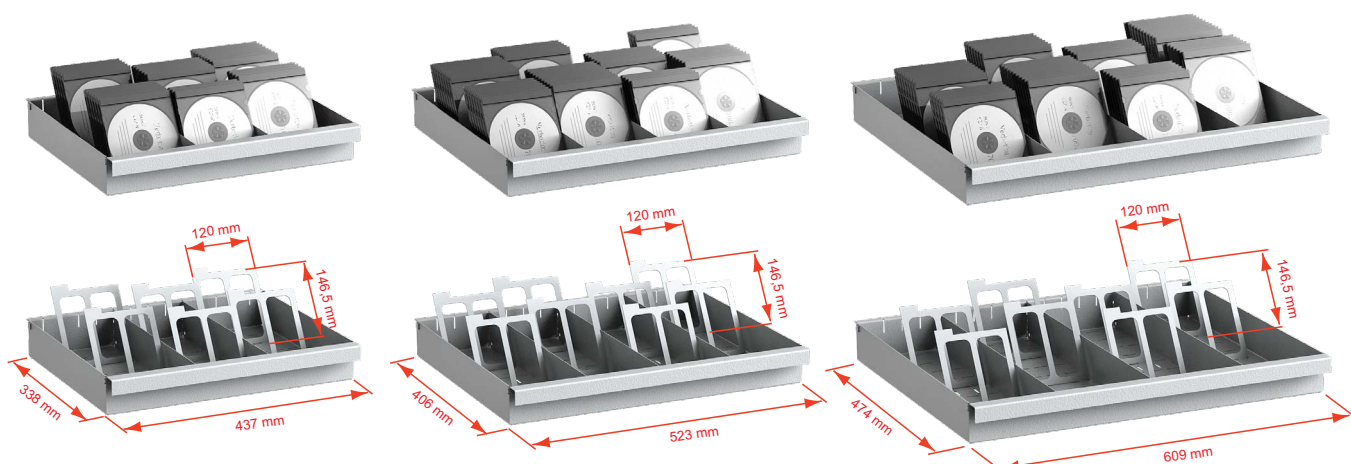

Art. Nr.	Modell	Drawer and shelf number		CD-ROM	Diskette 3,5"	Streamer Tape	Streamer Tape DLT	Giga Tape 4	Giga Tape 8	Optical disc 3,5"	Microfilm cassette	Megastar	LTO	Remaining space under drawers height	
				140x125x5 mm	88x88x3 mm	162x107x25 mm	112x112x32 mm	81x60x16 mm	102x68x20 mm	94x90x6 mm	100x100x25 mm	137x59x16 mm	105x102x22 mm		number
DIH 1146	DIH	2	1 drawer	191	426	25	29	140	91	213	49	133	57	739 mm	
DIH 1147	DIH	2		308	641	46	46	190	133	318	76	182	86	739 mm	
DIH 130	DIH	3		308	641	46	46	190	133	318	76	182	86	896 mm	
DIH 145	DIH	4	2 drawers	357	895	51	67	248	175	445	86	266	100	1052 mm	
DIH 1146	DIH	2		382	851	49	57	279	182	426	99	266	114	591 mm	
DIH 1147	DIH	2		616	1283	91	91	380	266	637	152	365	171	591 mm	
DIH 130	DIH	3	3 drawers	616	1283	91	91	380	266	637	152	365	171	748 mm	
DIH 145	DIH	4		714	1790	103	133	496	350	889	171	532	200	904 mm	
DIH 1146	DIH	1		3 drawers	573	1277	74	86	419	274	638	148	399	171	443 mm
DIH 1147	DIH	1	923		1924	137	137	570	399	955	228	547	257	443 mm	
DIH 130	DIH	2	923		1924	137	137	570	399	955	228	547	257	600 mm	
DIH 145	DIH	3	4 drawers	1072	2685	154	200	744	524	1334	257	798	299	756 mm	
DIH 1146	DIH	1		764	1702	99	114	559	365	851	198	532	228	295 mm	
DIH 1147	DIH	1		1231	2565	182	182	760	532	1273	304	730	342	295 mm	
DIH 130	DIH	2	5 drawers	1231	2565	182	182	760	532	1273	304	730	342	452 mm	
DIH 145	DIH	3		1429	3580	205	266	992	699	1778	342	1064	399	608 mm	
DIH 1146	DIH	1		5 drawers	955	2128	124	143	698	456	1064	247	665	285	147 mm
DIH 1147	DIH	1	1539		3206	228	228	950	665	1591	380	912	428	147 mm	
DIH 130	DIH	2	1539		3206	228	228	950	665	1591	380	912	428	304 mm	
DIH 145	DIH	3	6 drawers	1786	4475	257	333	1240	874	2223	428	1330	499	460 mm	
DIH 1146	DIH	-		1146	2554	148	171	838	547	1277	296	798	342	-	
DIH 1147	DIH	-		1847	3848	274	274	1140	798	1910	456	1094	513	-	
DIH 130	DIH	1	7 drawers	1847	3848	274	274	1140	798	1910	456	1094	513	156 mm	
DIH 145	DIH	2		2143	5369	308	399	1488	1049	2668	513	1596	599	312 mm	
DIH 1146	DIH	-		-	-	-	-	-	-	-	-	-	-	-	-
DIH 1147	DIH	-	8 drawers	-	-	-	-	-	-	-	-	-	-	-	
DIH 130	DIH	-		2155	4489	319	319	1330	931	2228	532	1277	599	-	
DIH 145	DIH	-		2500	6264	359	466	1736	1224	3112	599	1862	698	164 mm	
DIH 1146	DIH	-	8 drawers	-	-	-	-	-	-	-	-	-	-	-	
DIH 1147	DIH	-		-	-	-	-	-	-	-	-	-	-	-	-
DIH 130	DIH	-		-	-	-	-	-	-	-	-	-	-	-	-
DIH 145	DIH	-		2858	7159	410	532	1984	1398	3557	684	2128	798	-	

FIREPROOF SAFES FOR DATA CARRIERS